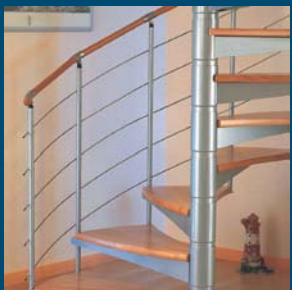

Spiral staircases