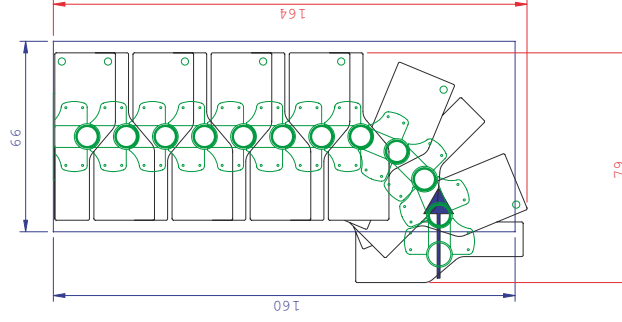

Flexible modular staircase

Metal support	Grey (RAL 9007)
Rise	18,5 - 22,5 cm
Treads	width: 58 cm depth: 21 / 12 cm (off-set treads) thickness: 35 mm material: beech multiplex (varnished)
Shape	Flexible between straight flight and 1/4-turn
Banister	Tubular banister, included
Height	12 treads (floor-to-floor height 240 - 292 cm)
Packaging	1 cll. - 118 x 76 x 36 cm, weight 112 kg

Examples for the modular staircase Graz 12 treads / 13 rises

Straight flight

5° turn each module

1/4 turn, 18° turn each module

1/4 turn, 22,5° turn each module

1/4 turn, 18° turn each module