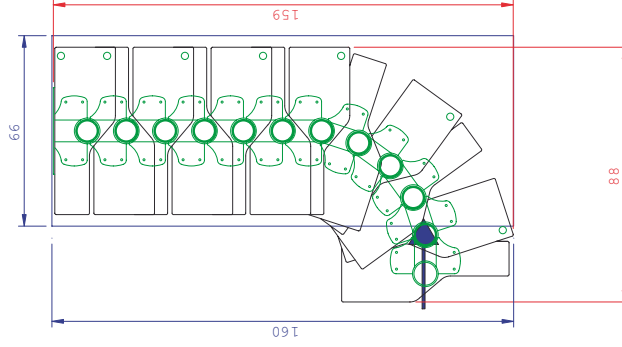

Flexible modular staircase

Metal support	Grey (RAL 9007)
Rise	18,5 - 22,5 cm
Treads	width: 58 cm depth: 21 / 12 cm (off-set treads) thickness: 35 mm material: beech multiplex (varnished)
Shape	Flexible between straight flight and 1/4-turn
Banister	Tubular banister, included
Height	12 treads (floor-to-floor height 240 - 292 cm)
Packaging	1 cll. - 118 x 76 x 36 cm, weight 112 kg

Examples for the modular staircase Graz 12 treads / 13 rises

Straight flight

5° turn each module

1/4 turn, 18° turn each module

1/4 turn, 22,5° turn each module

1/4 turn, 18° turn each module