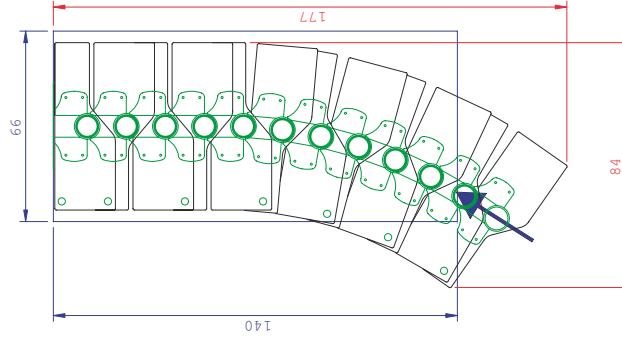

Flexible modular staircase

Metal support	Grey (RAL 9007)
Rise	18,5 - 22,5 cm
Treads	width: 58 cm depth: 21 / 12 cm (off-set treads) thickness: 35 mm material: beech multiplex (varnished)
Shape	Flexible between straight flight and 1/4-turn
Banister	Tubular banister, included
Height	12 treads (floor-to-floor height 240 - 292 cm)
Packaging	1 cll. - 118 x 76 x 36 cm, weight 112 kg

Examples for the modular staircase Graz 12 treads / 13 rises

Straight flight

5° turn each module

1/4 turn, 18° turn each module

1/4 turn, 22,5° turn each module

1/4 turn, 18° turn each module