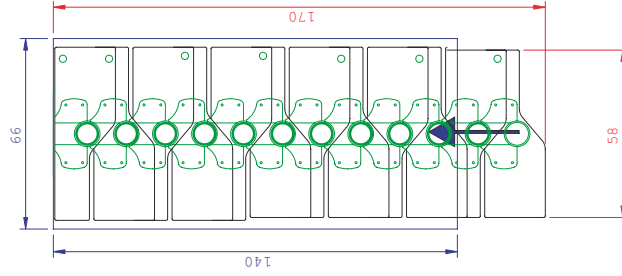

Attic ladders

Space saving staircases

Modular staircases

Spiral staircases

Main staircases

DOLLE[®]

The safe way up!..

Graz

Flexible modular staircase

Metal support	Grey (RAL 9007)
Rise	18,5 - 22,5 cm
Treads	width: 58 cm depth: 21 / 12 cm (off-set treads) thickness: 35 mm material: beech multiplex (varnished)
Shape	Flexible between straight flight and 1/4-turn
Banister	Tubular banister, included
Height	12 treads (floor-to-floor height 240 - 292 cm)
Packaging	1 cll. - 118 x 76 x 36 cm, weight 112 kg

Examples for the modular staircase Graz 12 treads / 13 rises

Straight flight

5° turn each module

1/4 turn, 18° turn each module

1/4 turn, 22,5° turn each module

1/4 turn, 18° turn each module