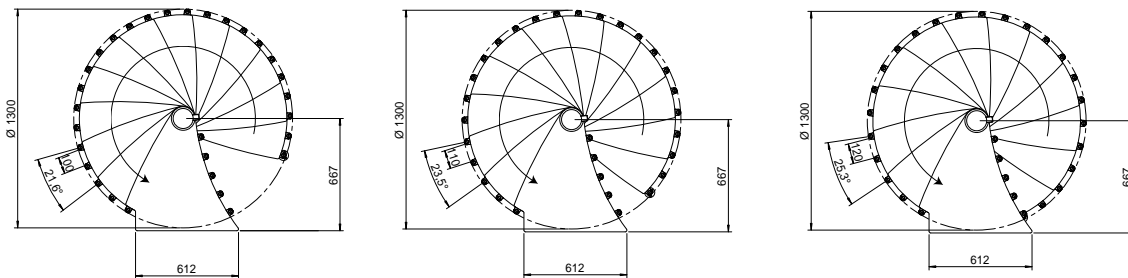

VALENCIA

Spiral staircase with continuous handrail

Diameter	Available as Ø130 or Ø150 cm.
Floor-to-floor height	13 rises (12 treads and platform) - for heights between 260 and 292,5 cm.
Rise	Adjustable between 20,0 and 22,5 cm.
Supporting elements	Grey, RAL 9006.
Treads	Thickness: 35 mm. Wood: beech multiplex (varnished).
Banisters	Metal balusters (Ø20mm) with continuous handrail. Distance between balusters adjustable between 100 - 120 mm.
Flexibility	Can be used as left- or right turn and for square opening. The angle between treads can be adjusted, which influences the step overlap and the start baluster's positioning (see illustrations on next page).
Packaging	All-in-a-box.
Accessories	Balcony banisters (as kit) sold in 1 m sections. Child guard.

VALENCIA

Technical data (model 68800)

Diameter (cm)	Opening size (cm)	Number of treads standard	Height (mm)	Rise per tread (cm)	Angle between treads
Ø 130	Min. 140 X 140	12 + landing	260,0 - 292,5	20,0 - 22,5	21,6° - 25,3°
Ø 150	Min. 160 X 160	12 + landing	260,0 - 292,5	20,0 - 22,5	18,7° - 21,8°

* Distance between metal balusters can vary from 100 - 120 mm.

Example with Ø130, left turn, 12 treads + platform

Example with Ø150, left turn, 12 treads + platform